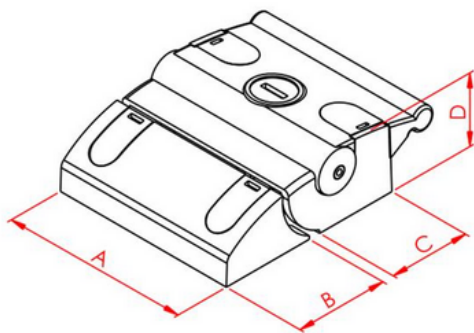

SECURITY LOCK

General Specifications

Connection accessories used for securely locking the folding flanks on profile constructions.

Stock Code	Stock Name	A	B	C	D	Material	Weight (gr)
2.2.014.01.000	Security Lock (Small)	80	40	35	31	Etial 150 Alm	243