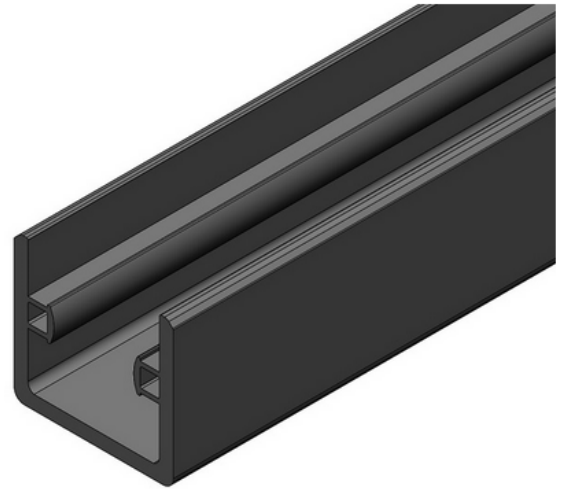

45X45 PROFILE GUARD THREE-SURFACE

General Specifications

Application examples

Designed to protect three surfaces of 45x45 Slot10 sigma profiles from impacts.
These tires prevent damage on profile and provide it with longer service life.