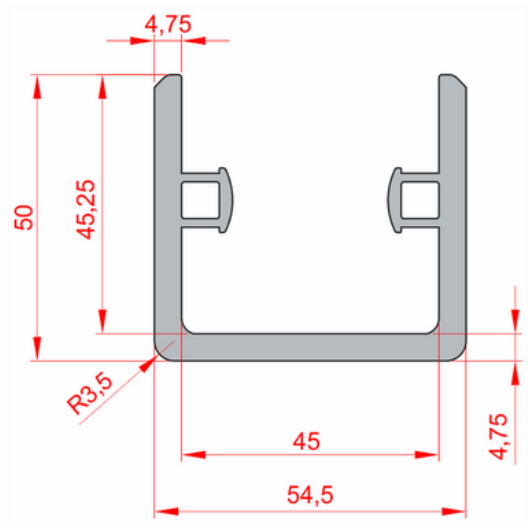

45X45 PROFILE GUARD THREE-SURFACE

General Specifications

Application examples

Designed to protect three surfaces of 45x45 Slot10 sigma profiles from impacts.
These tires prevent damage on profile and provide it with longer service life.