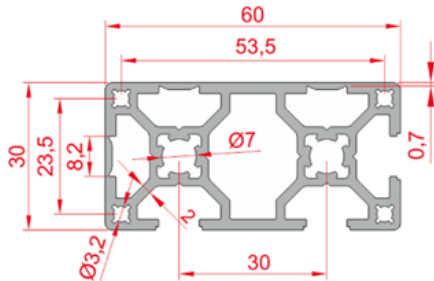

30X60 CLOSED SIGMA PROFILE

General Specifications

Suitable for use in cabin applications and locations where hygiene and stylish is sought.

Stock Code	Stock Name	External Dimensions	Material	L(mm)	Ix	Iy	Wx	Wy	Area	Mass
1.1.08.030060.05	30x60 Closed Sigma Profile	30x60	6063 T5	6000	21,55	5,90	7,18	3,93	5,92	1,60