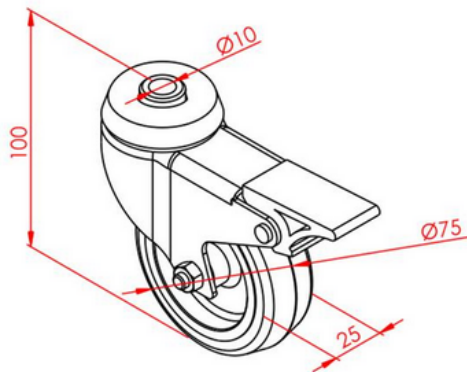

Ø 75 SINGLE WHEEL

Stock Code	Stock Name	Loading Capacity	Material	Weight (gr)
2.3.004.075.01	Ø 75 Single Wheel	60 kg	Polyamid	298