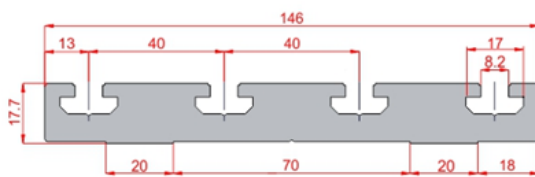

17,7X146 SURFACE COATING PROFILE

Stock Code	Stock Name	External Dimensions	Material	L(mm)
1.3.00.066147.03	-17,7x146 Yüzey Kaplama Profili	146	Aluminyum	6000