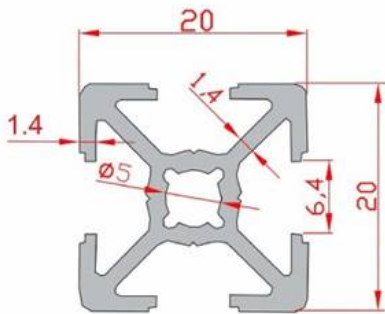

20X20 SIGMA PROFILE

General Specifications

A profile preferred in optimizations of constructions such as small board, signboard, showcase etc.

Stock Code	Stock Name	External Dimensions	Material	L(mm)	Ix	Iy	Wx	Wy	Area	Mass
1.1.06.020020.01	20x20 Sigma Profile	20x20	6063 T5	6000	0,59 cm ⁴	0,59 cm ⁴	0,59 cm ²	0,59 cm ²	1,41 cm ²	0,38 kg/m