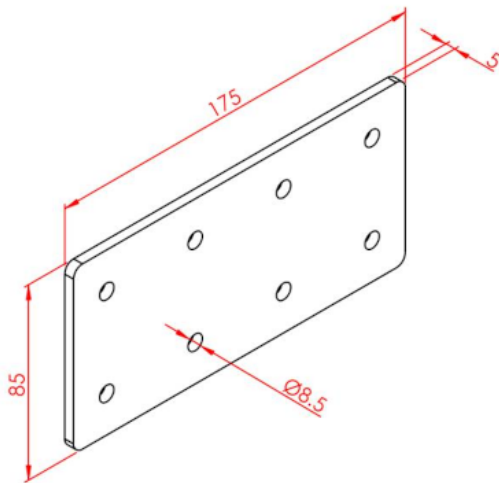

Stock Code	Stock Name	Material	Weight (gr)
2.2.002.10.4080.01	40x80 Additional Plain Connection Plate	HRP	330

Stock Code	Stock Name	Material	Weight (gr)
2.2.002.10.4590.01	45x90 Additional Plain Connection Plate	Steel	564