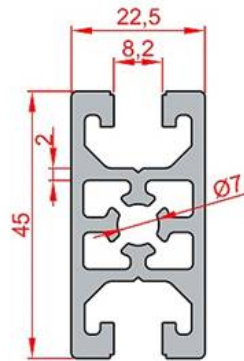

22,5X45 PANEL PROFILE

General Specifications

New series of sigma profile developed for panel compartments, ensuring decorative look.

Stock Code	Stock Name	External Dimensions	Material	L(mm)	Ix	Iy	Wx	Wy	Area	Mass
1.1.08.225045.01	22,5X45 Panel Profile (K8)	22,5X45	6063 T5	6000	2,95 cm ⁴	8,15 cm ⁴	2,62 cm ³	3,62 cm ³	4,63 cm ²	1,25 Kg/m