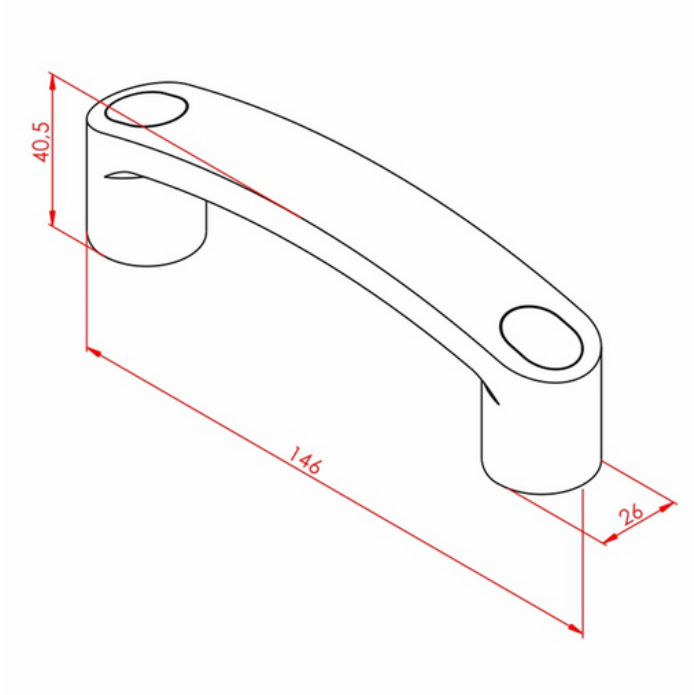

PLASTIC HANDLE RED STOPPER

General Specifications

This is a connection accessory that provides holding surface for opening and closing of movable parts.
Ensures stylish view together with other accessories applied on constructions.