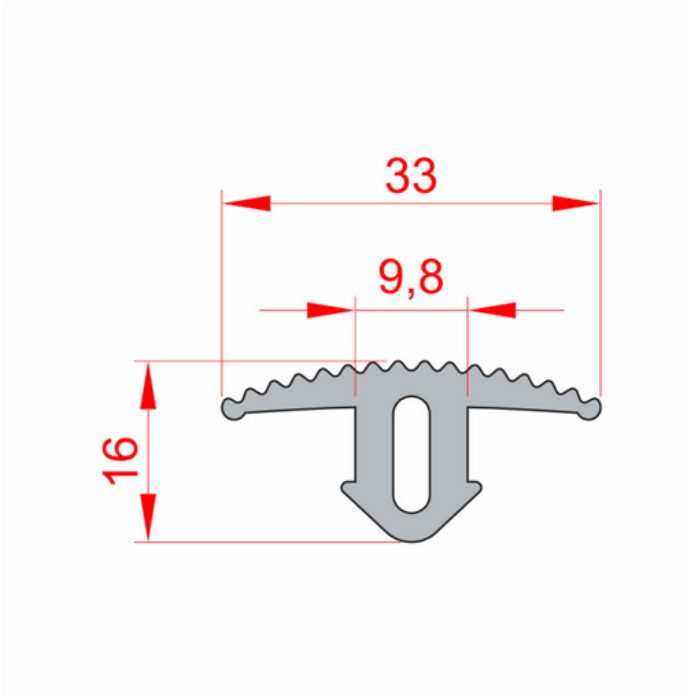

PROFILE GUARD SINGLE-SURFACE - SLOT 10

General Specifications

Application examples

Designed to protect single surface of profile in Slot 10 series.
Prevents profile from crushing and scratching against hard impacts.
Areas of use include trolleys and maintenance constructions.

Stock Code	Stock Name	Color	Material	Weight (gr)
2.3.007.10.00.01	Profile Guard Single-Surface - Slot 10	Black	Rubber	210