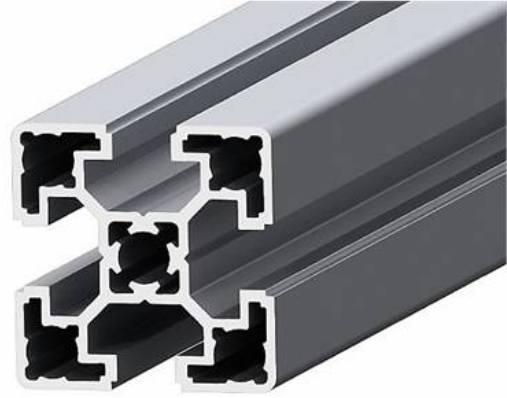

45X45 LIGHT SIGMA PROFILE

General Specifications

Suitable for use in light frame constructions that do not require resistance, cabin applications, and proslotion of assembly and test benches.

Stock Code	Stock Name	External Dimensions	Material	L(mm)	Ix	Iy	Wx	Wy	Area	Mass
1.1.10.045045.02	45x45 Light Sigma Profile	45x45	6063	6000	11.09 cm ⁴	11.09 cm ⁴	4.93 cm ³	4.93 cm ³	5.62 cm ²	1.52 Kg/m