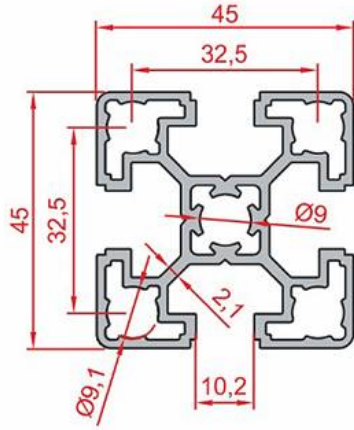

45X45 LIGHT SIGMA PROFILE

General Specifications

Suitable for use in light frame constructions that do not require resistance, cabin applications, and proslotion of assembly and test benches.

Stock Code	Stock Name	External Dimensions	Material	L(mm)	Ix	Iy	Wx	Wy	Area	Mass
1.1.10.045045.02	45x45 Light Sigma Profile	45x45	6063	6000	11.09 cm ⁴	11.09 cm ⁴	4.93 cm ³	4.93 cm ³	5.62 cm ²	1.52 Kg/m