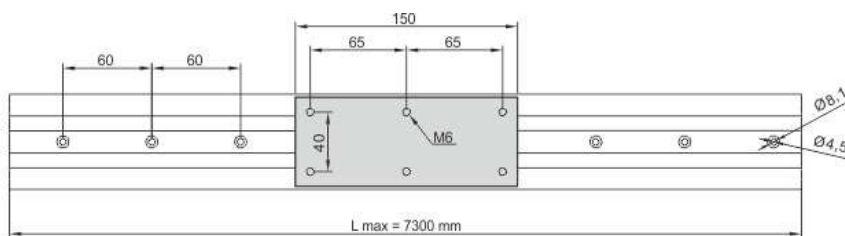

Stock Code	Stock Name	Weight (gr)
5.1.01.033064.03.15	Closed Linear Block Guide - DMS	4670
6.1.03.033064.060150.1.4	Closed Linear Block Guide Carriage - DMS	630
5.1.01.033064.02.15	Closed Linear Block Guide - Gten	4670
6.1.03.033064.060150.1.3	Closed Linear Block Guide Carriage - Gten	630