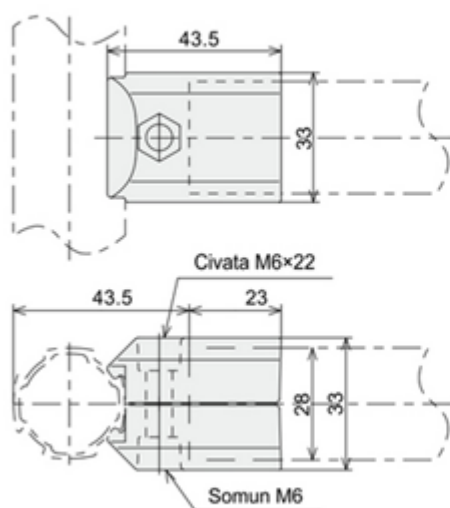

MULTI CONNECTOR STRONG - OUTER

General Specifications

Stock Code	Stock Name	Product Code	Material	Weight (gr)
2.2.050.28.01.001.01	Multi Connector - Outer	DKJ-A01	Aluminum	52