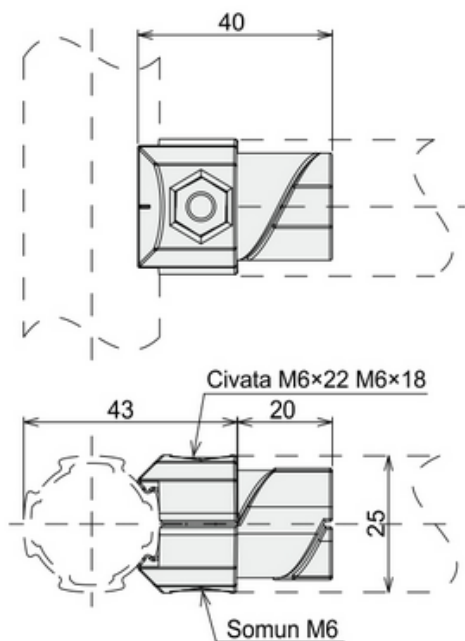

MULTI CONNECTOR - INNER

General Specifications

Stock Code	Stock Name	Product Code	Material	Weight (gr)
2.2.050.28.02.001.01	Multi Connector - Inner	DKJ28-B01	Aluminum Casting	45