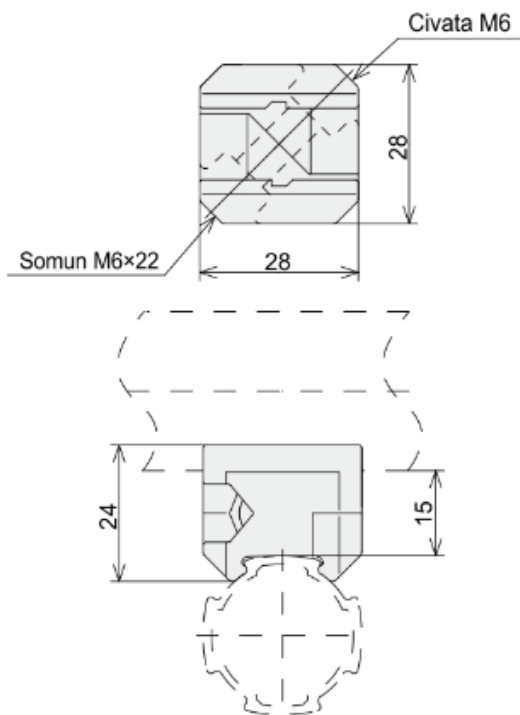

CROSS CONNECTOR

General Specifications

Stock Code	Stock Name	Product Code	Material	Weight (gr)
2.2.050.28.00.002.01	Cross Connector	DKJ28-A06	Aluminum Casting	32