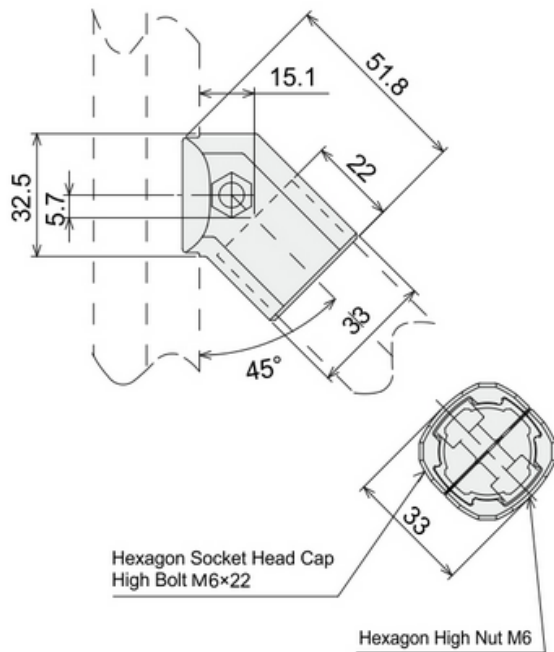

45° CONNECTOR – OUTER

General Specifications

Stock Code	Stock Name	Product Code	Material	Weight (gr)
2.2.050.28.01.003.045	45° Connector - Outer	DKJ28-A09	Aluminum Casting	63