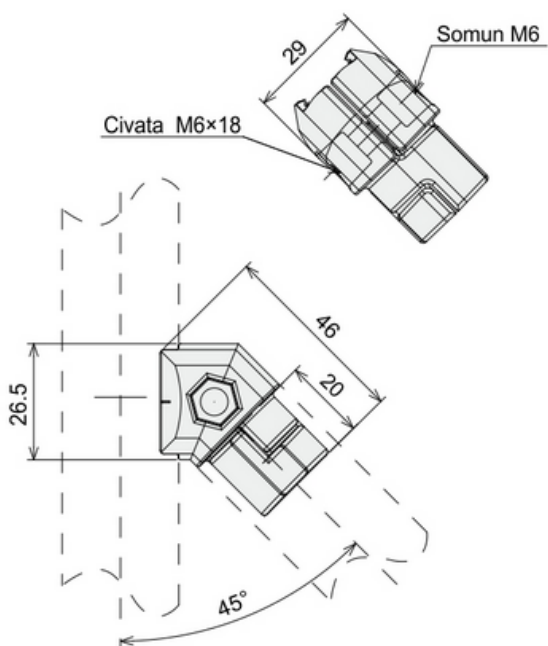

45° CONNECTOR - INNER

General Specifications

Stock Code	Stock Name	Product Code	Material	Weight (gr)
2.2.050.28.02.003.045	45° Connector - Inner	DKJ28-B09	Aluminum Casting	48