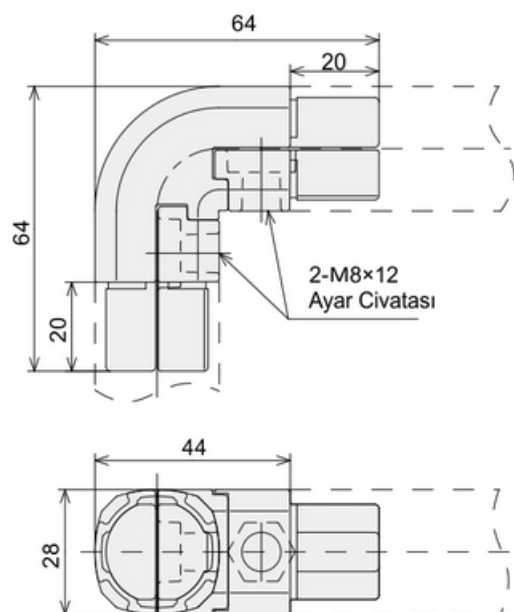

90° ELBOW CONNECTOR - INNER

General Specifications

Stock Code	Stock Name	Product Code	Material	Weight (gr)
2.2.050.28.22.004.090	90° Elbow Connector - Inner	DKJ28-B15	Aluminum Casting	130