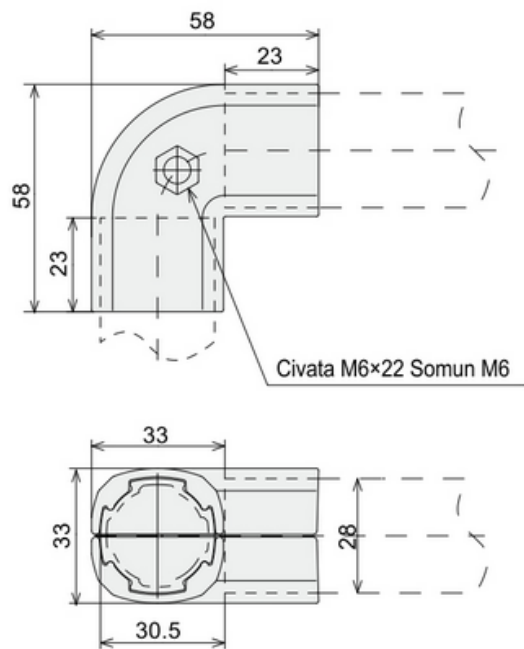

90° ELBOW CONNECTOR - OUTER

General Specifications

Stock Code	Stock Name	Product Code	Material	Weight (gr)
2.2.050.28.11.004.090	90° Elbow Connector - Outer	DKJ28-A15	Aluminum Casting	96