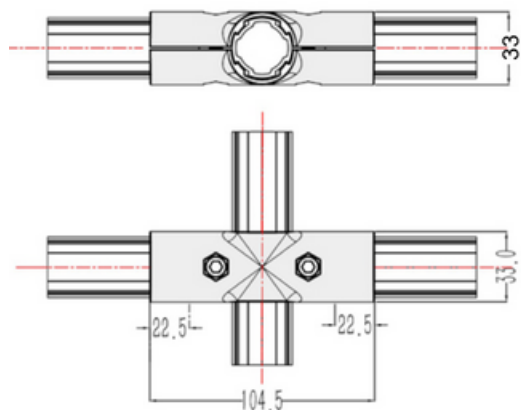

4 WAY CONNECTOR

General Specifications

Stock Code	Stock Name	Product Code	Material	Weight (gr)
2.2.050.28.11.008.01	4 Way Connector	DKJ28-C04	Aluminum Casting	130