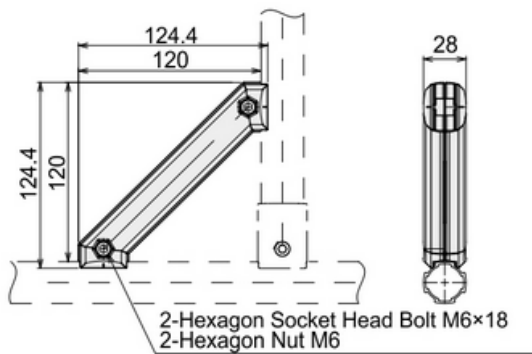

CORNER SUPPORT CONNECTION - LONG

General Specifications

Stock Code	Stock Name	Product Code	Material	Weight (gr)
2.2.050.28.00.009.04	Corner Support Connection - Long	DKJ28-A09E	Aluminum Casting	176