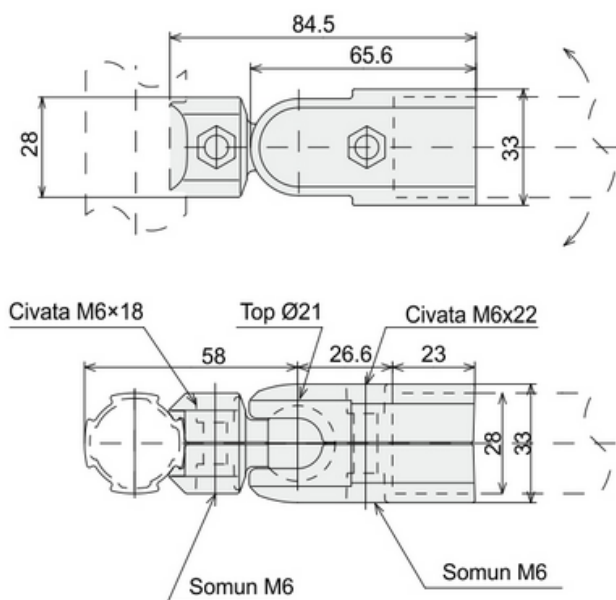

180° ANGLED CONNECTOR – OUTER

General Specifications

Stock Code	Stock Name	Product Code	Material	Weight (gr)
2.2.050.28.01.010.180	180° Angled Connector - Outer	DKJ28-A07	Aluminum Casting	121