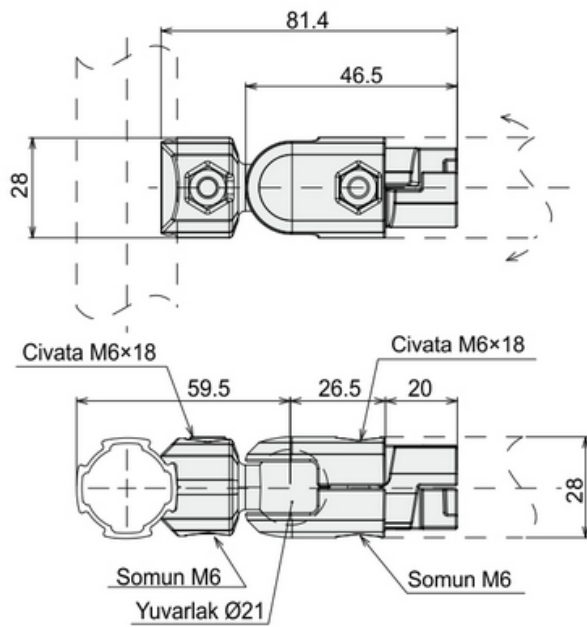

180° ANGLED CONNECTOR - INNER

General Specifications

Stock Code	Stock Name	Product Code	Material	Weight (gr)
2.2.050.28.02.010.180	180° Angled Connector - Inner	DKJ28-B07	Aluminum Casting	104