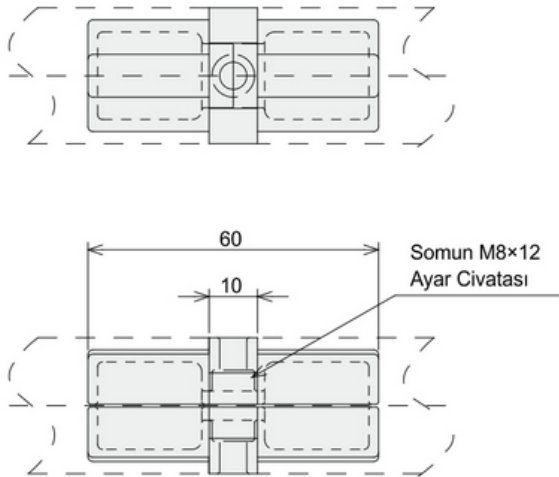

STRAIGHT CONNECTOR - INNER

General Specifications

Stock Code	Stock Name	Product Code	Material	Weight (gr)
2.2.050.28.22.012.01	Straight Connector - Inner	DKJ28-B04	Aluminum Casting	47