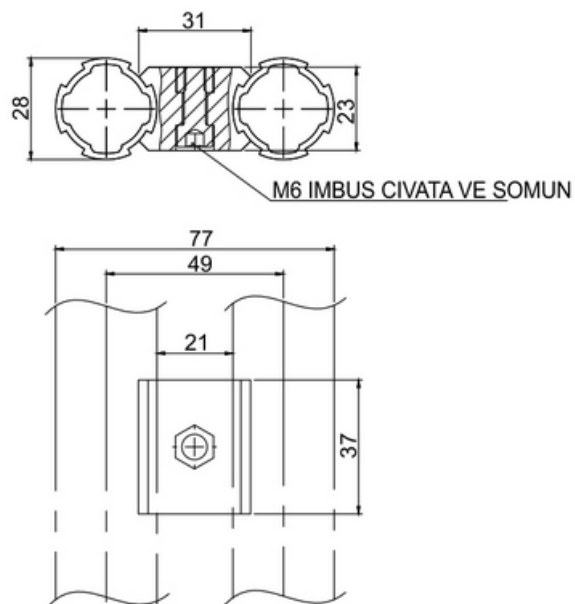

PARALLEL CONNECTOR - LARGE

General Specifications

Stock Code	Stock Name	Product Code	Material	Weight (gr)
2.2.050.28.00.014.06	Parallel Connector - Large	DKJ28-A10	Aluminum Casting	51