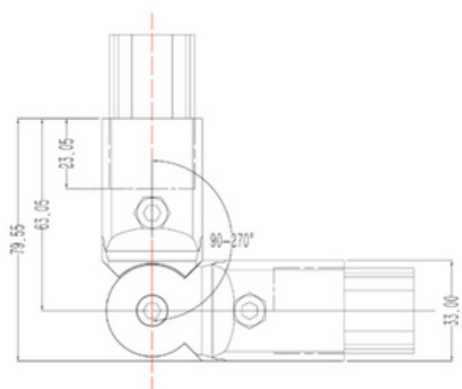

HINGE CONNECTOR

General Specifications

Stock Code	Stock Name	Product Code	Material	Weight (gr)
2.2.050.28.00.017.180	Hinge Connector	DKE28-10	Aluminum Casting	68