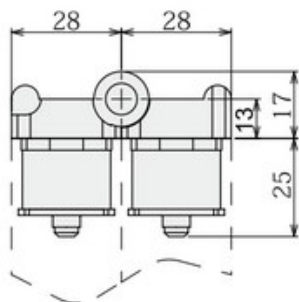

FOLDING CONNECTOR

General Specifications

Stock Code	Stock Name	Product Code	Material	Weight (gr)
2.2.050.28.22.017.180	Folding Connector	DKE28-07	Aluminum Casting	118