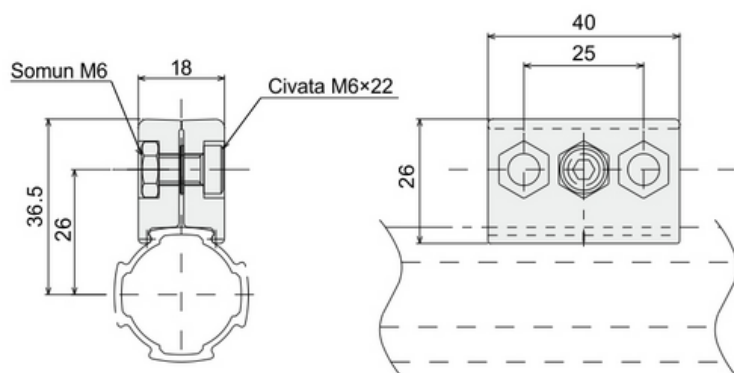

MOUNTING BRACKET

General Specifications

Stock Code	Stock Name	Product Code	Material	Weight (gr)
2.2.050.28.0.020.01	Mounting Bracket	DKJ28-A13	Aluminum Casting	57