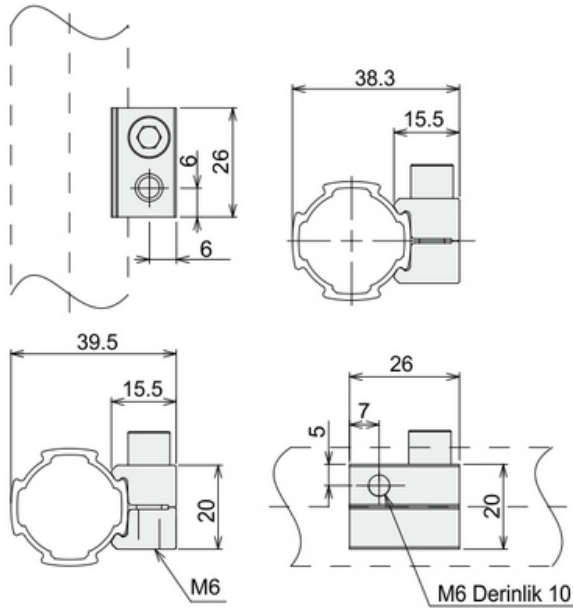

MOUNTING BRACKET TYPE A

General Specifications

Stock Code	Stock Name	Product Code	Material	Weight (gr)
2.2.050.28.0.020.08	Mounting Bracket Type A	DKJ28-A20	Aluminum Casting	23