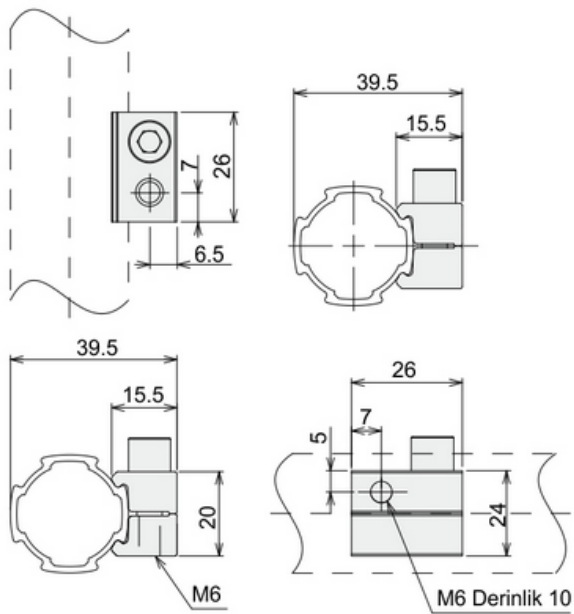

MOUNTING BRACKET TYPE B

General Specifications

Application examples

Technical Documents

Stock Code	Stock Name	Product Code	Material	Weight (gr)
2.2.050.28.0.020.09	Mounting Bracket Type B	DKJ28-A21	Aluminum Casting	25