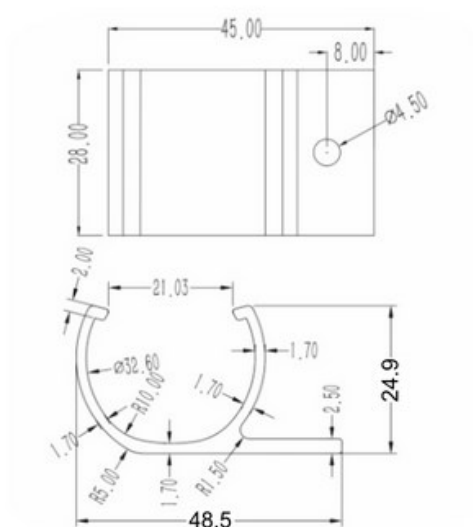

## Ø28 PLATE FIXING PART

### General Specifications

Stock Code	Stock Name	Product Code	Material	Weight (gr)
2.3.050.28.05.02.28.45	Ø28 Plate Fixing Part	DKE28-01	Aluminum Casting	14