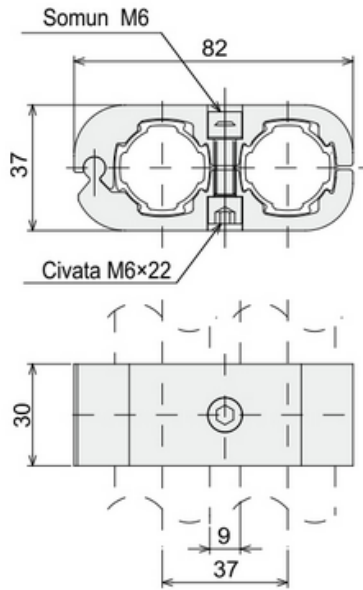

Ø28 POSITIONING RING VERTICAL

General Specifications

Stock Code	Stock Name	Product Code	Material	Weight (gr)
2.3.050.28.04.02.55.43	Ø28 Positioning Ring Vertical	DKE28-04	Aluminum Casting	114