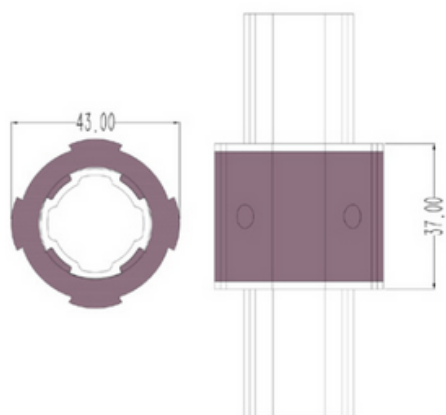

Ø28 SLIDE CONNECTOR 55 MM

General Specifications

Stock Code	Stock Name	Product Code	Material	Weight (gr)
2.3.050.28.07.01.055	Ø28 Slide Connector 55 mm	DKE28-L55D	Carbon Steel+Rubber	46