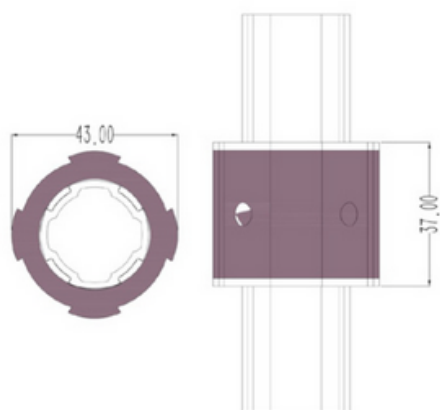

Ø28 ROTATABLE SLIDE CONNECTOR 55 MM

General Specifications

Stock Code	Stock Name	Product Code	Material	Weight (gr)
2.3.050.28.07.02.055	Ø28 Rotatable Slide Connector 55 mm	DKE28-L55Z	6065T6+Polypropylene	48