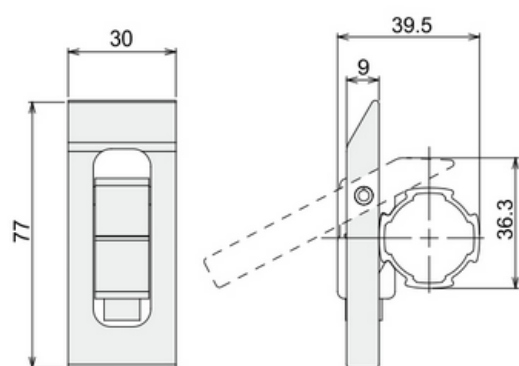

## ONE WAY STOPPER

### General Specifications

Stock Code	Stock Name	Product Code	Material	Weight (gr)
2.3.050.28.14.01.01.30.77	One Way Stopper	DKE28-29	Aluminum Casting	52