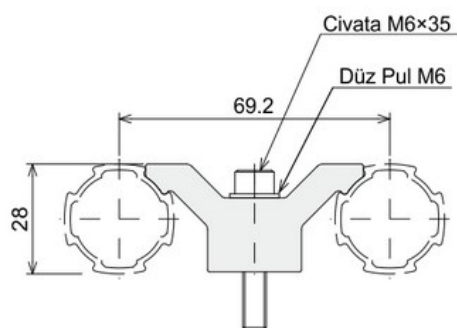

Ø28 CASTER SUPPORT 30X70 MM

General Specifications

Stock Code	Stock Name	Product Code	Material	Weight (gr)
2.3.050.28.26.01.30.70	Ø28 Caster Support 30x70 mm	DKE28-02	Aluminum Casting	84