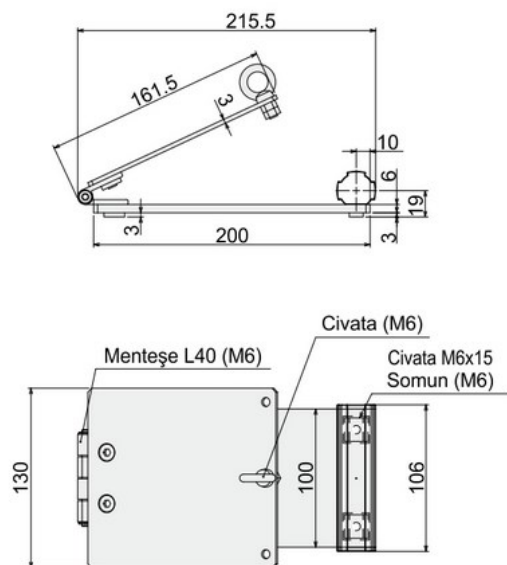

## FOOT PEDAL

### General Specifications

Stock Code	Stock Name	Product Code	Material	Weight (gr)
2.3.050.28.21.130.215	Foot Pedal	DKE28-37	Alüminyum Döküm	688