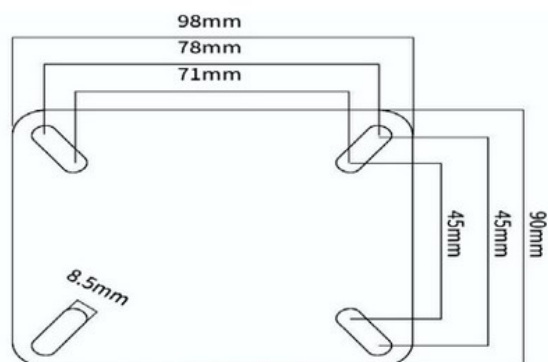

FLOOR BRAKE LIFTER 134X116 MM

General Specifications

Stock Code	Stock Name	Product Code	Material	Weight (gr)
2.3.050.28.11.134.116	Floor Brake Lifter 134x116 mm	DKE28-38	DKP	1400