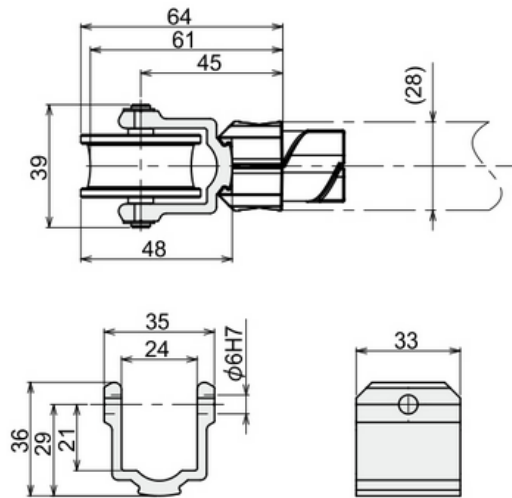

## U GROOVE PLASTIC PULLEY Ø38

### General Specifications

Stock Code	Stock Name	Product Code	Material	Weight (gr)
2.3.050.28.08.02.38.1	U Groove Plastic Pulley Ø38	DKZ28-Z09	Aluminum Casting+Delrin	63