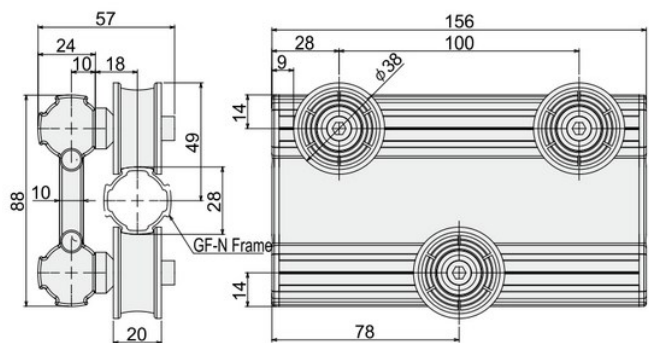

ROLLER SLIDER 150 MM

General Specifications

Stock Code	Stock Name	Product Code	Material	Weight (gr)
------------	------------	--------------	----------	-------------