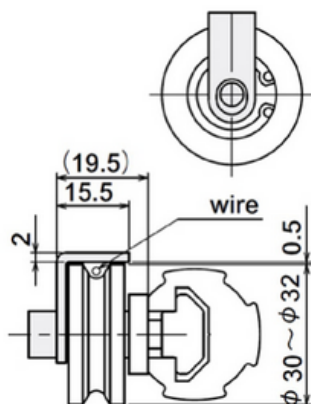

## ROPE POSITIONING PLATE

### General Specifications

Stock Code	Stock Name	Product Code	Material	Weight (gr)
2.3.050.28.19.01.02.10.17	Rope Positioning Plate	DKE28-24	Carbon steel	5