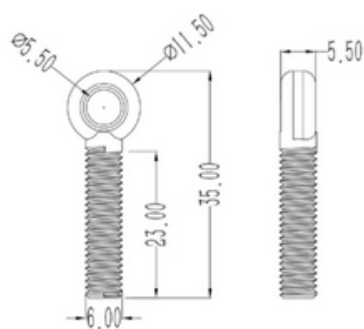

**EYE BOLT M6X23**

**General Specifications**

Stock Code	Stock Name	Product Code	Material	Weight (gr)
2.3.050.28.28.01.06.023.1	Eye Bolt M6x23	DKE28-21	Stainless steel	5