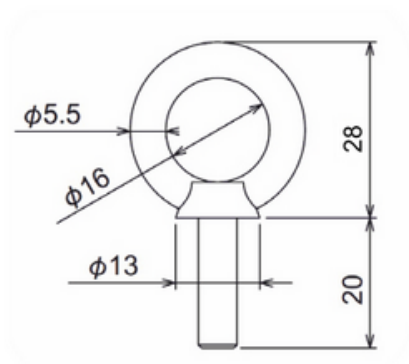

EYE BOLT M6X20

General Specifications

Stock Code	Stock Name	Product Code	Material	Weight (gr)
2.3.050.28.28.01.06.020.2	Eye Bolt M6x20	DKE28-23	Stainless steel	19