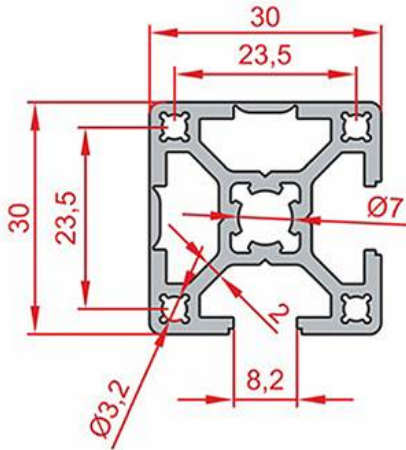

30X30 CLOSED SIGMA PROFILE

General Specifications

Suitable for use in cabin applications and locations where hygiene and stylish is sought.

Stock Code	Stock Name	External Dimensions	Material	L(mm)	Ix	Iy	Wx	Wy	Area	Mass
1.1.08.030030.05	30x30 Closed Sigma Profile	30x30	6063 T5	6000	3,17 cm ⁴	3,19 cm ⁴	2,11 cm ³	2,12 cm ³	3,38 cm ²	0,91 Kg/m